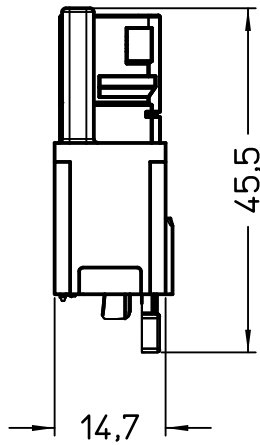

Diritti riservati All rights reserved

Pin Assignment	
T568A	
1	White - Green
2	Green
3	White - Orange
4	Blue
5	White - Blue
6	Orange
7	White - Brown
8	Brown

Dimensions  
in mm

Simplified representation with dimensions without tolerance

Original Size A4

Date 31/03/22

Sign. G.Renna

CX 01 J8AIF

Female modular, RJ45 IDC connector

Scale

1:1