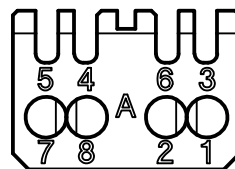

Diritti riservati All rights reserved

Pin Assignment	
T568A	
1	White - Green
2	Green
3	White - Orange
4	Blue
5	White - Blue
6	Orange
7	White - Brown
8	Brown

Dimensions  
in mm

Simplified representation with dimensions without tolerance

Original Size A4

Date 31/03/22

Sign. G.Renna

CX 01 J8AIF

Female modular, RJ45 IDC connector

Scale

1:1