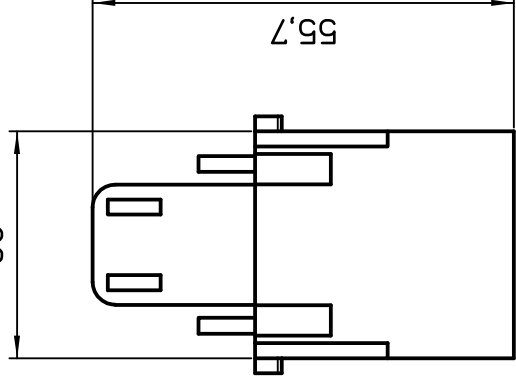

All rights reserved

Diritti riservati

14,7

30

55,7

dimensions in mm

Date 27/01/14

Sign. Radice

CX 01 J8M

Male modular, crimp, RJ45 Cat.6

Scale

1:1