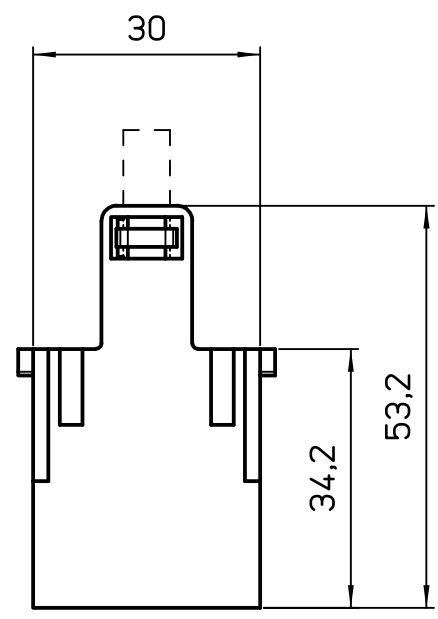

1

2

A

A

B

B

C

C

Diritti riservati All rights reserved

Cable tie included

REV.	DATE	SIGNATURE		
 Dimensions in mm		Simplified representation with dimensions without tolerance		
Original Size A4		CX 01 J8UM		Scale 1:1 
Date 31/03/21		MIXO RJ45 universal patch cord adapter module		
Sign. S. Diasparra				