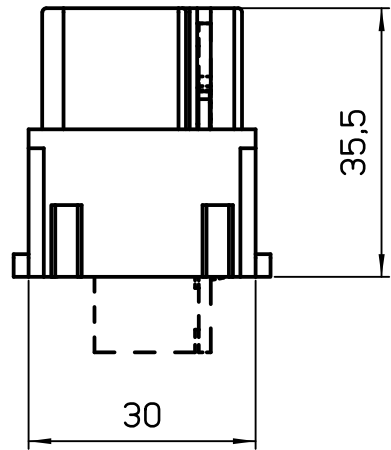

Diritti riservati All rights reserved

Date 06/11/06
Sign. T.Tedeschi

CX 01 JF
female modular 1xRJ45 + 4P 10A 250V

Scale
1:1