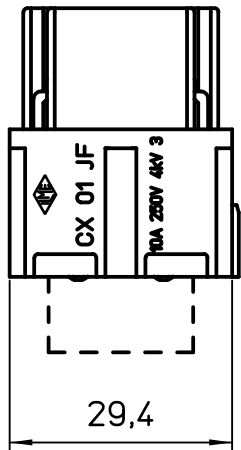

Diritti riservati All rights reserved

Date 06/11/06
Sign. T.Tedeschi

CX 01 JF
female modular 1xRJ45 + 4P 10A 250V

Scale
1:1