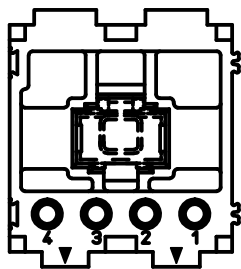

Diritti riservati All rights reserved

Date	06/11/06	CX 01 JM male modular 1xRJ45 + 4P 10A 250V	Scale
Sign.	T.Tedeschi		1:1
			