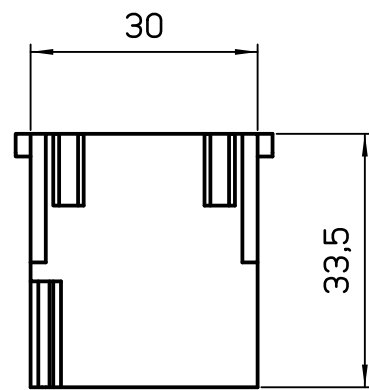

Diritti riservati All rights reserved

Date	06/11/06	CX 01 JM male modular 1xRJ45 + 4P 10A 250V	Scale
Sign.	T.Tedeschi		1:1
			