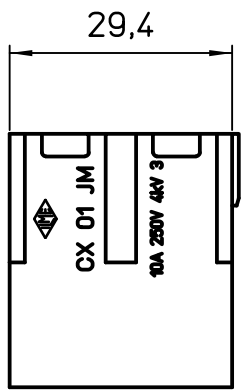

Diritti riservati All rights reserved

Date	06/11/06	CX 01 JM male modular 1xRJ45 + 4P 10A 250V	Scale
Sign.	T.Tedeschi		1:1
			