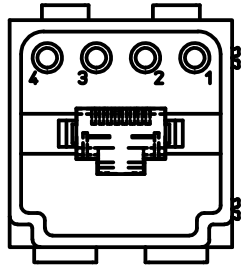

Diritti riservati All rights reserved

Date	06/11/06	CX 01 JM male modular 1xRJ45 + 4P 10A 250V	Scale
Sign.	T.Tedeschi		1:1
			