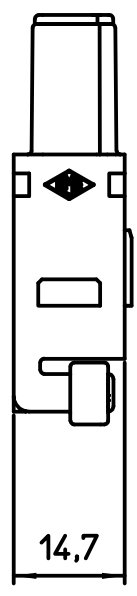

1

2

A

A

Diritti riservati All rights reserved

B

B

C

C

Dimensions in mm	Simplified representation with dimensions without tolerance		
Original Size A4	CX 01 MIF		Scale
Date 26/01/21	MIXO MODULE HDMI Type A Female - Female		1:1
Sign. S. Diasparra			

1

2