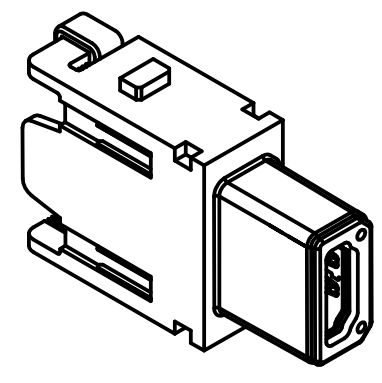

1

2

A

A

Diritti riservati All rights reserved

B