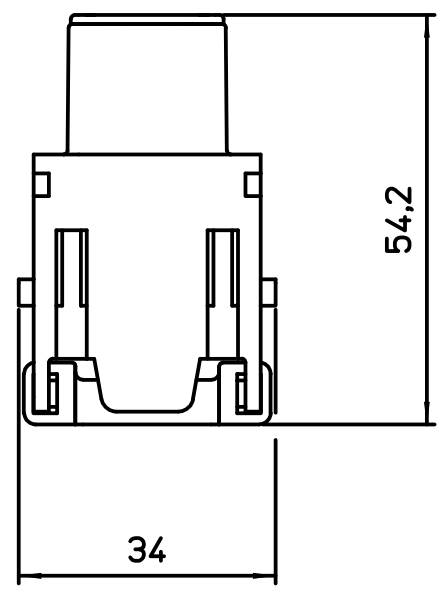

B

C

C

Dimensions in mm	Simplified representation with dimensions without tolerance		
Original Size A4	CX 01 MIF		Scale
Date 26/01/21	MIXO MODULE HDMI Type A Female - Female		1:1
Sign. S. Diasparra			

1

2