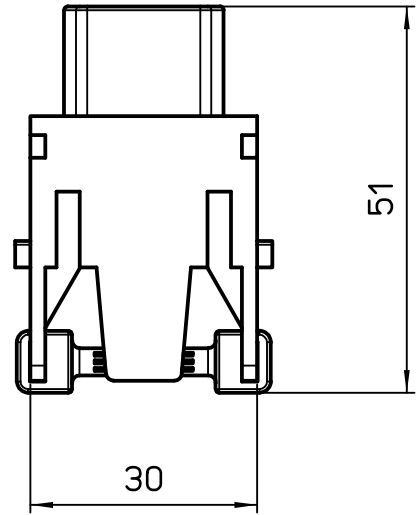

Diritti riservati All rights reserved

Date 10/02/09
Sign. T.Tedeschi

CX 01 UF
female modular USB

Scale
1:1