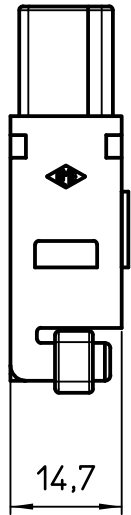

Diritti riservati All rights reserved

Date 10/02/09
Sign. T.Tedeschi

CX 01 UF
female modular USB

Scale
1:1