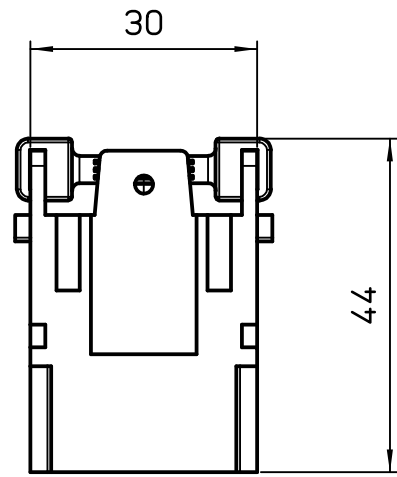

Diritti riservati All rights reserved

Date 10/02/09
Sign. T.Tedeschi

CX 01 UM
male modular USB

Scale
1:1