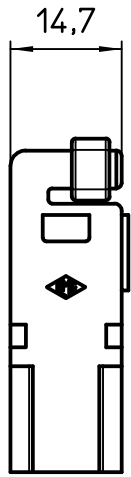

Diritti riservati All rights reserved

Date 10/02/09
Sign. T.Tedeschi

CX 01 UM
male modular USB

Scale
1:1