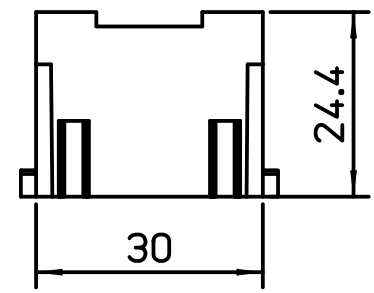

Diritti riservati All rights reserved

dimensions in mm
Date 11/07/16
Sign. F.Zaffora

CX 01 VF  
Modular adapter for 1 D-SUB, 9P female connector

Scale  
1:1