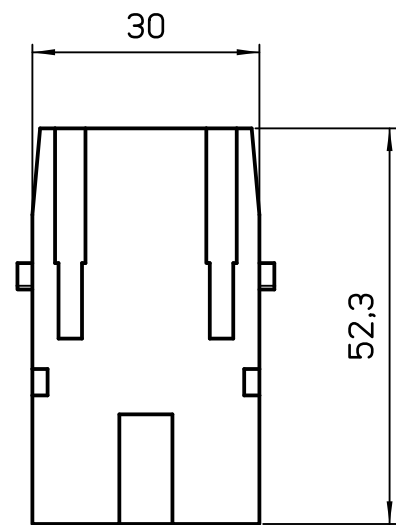

Diritti riservati All rights reserved

Date	11/02/09	CX 01 YM male modular, crimp, 1P 200A 1000V	Scale
Sign.	T.Tedeschi		1:1
			