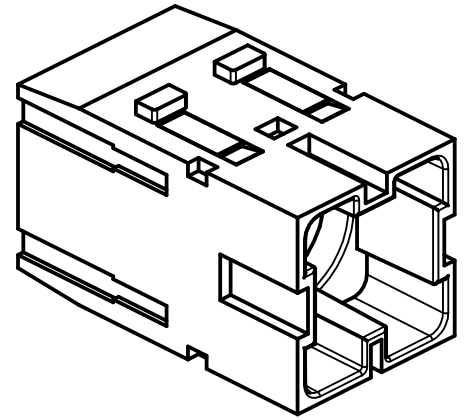

Diritti riservati All rights reserved

Date	11/02/09	CX 01 YM male modular, crimp, 1P 200A 1000V	Scale
Sign.	T.Tedeschi		1:1
			