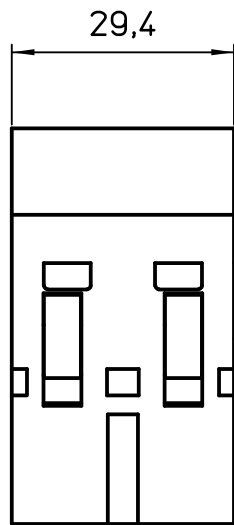

Diritti riservati All rights reserved

Date	11/02/09	CX 01 YM male modular, crimp, 1P 200A 1000V	Scale
Sign.	T.Tedeschi		1:1
			