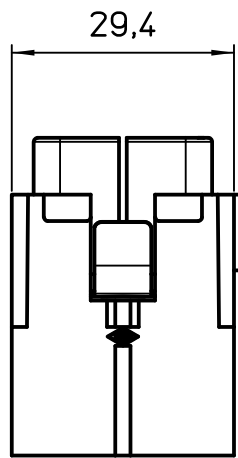

Diritti riservati All rights reserved

Date 11/02/09

CX 01 YPEM

Scale

Sign. T.Tedeschi

male modular, crimp, 1P PE 200A

1:1