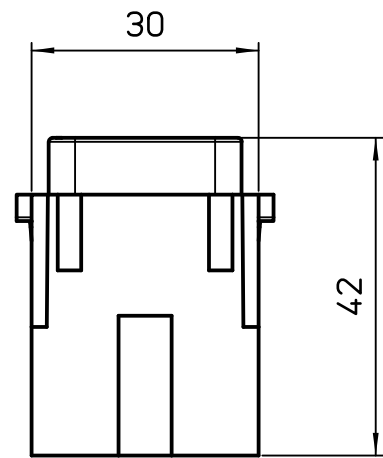

Diritti riservati All rights reserved

Date 11/02/09

CX 01 YPEM

Scale

Sign. T.Tedeschi

male modular, crimp, 1P PE 200A

1:1