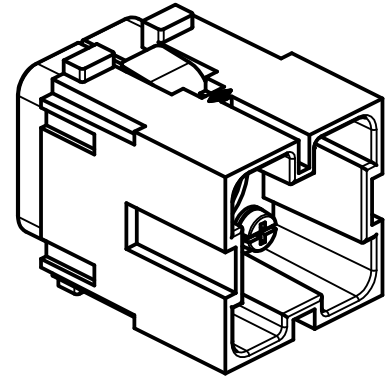

Diritti riservati All rights reserved

Date 11/02/09

CX 01 YPEM

Scale

Sign. T.Tedeschi

male modular, crimp, 1P PE 200A

1:1