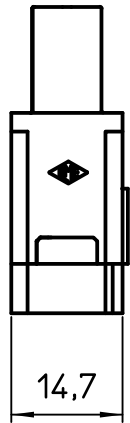

Diritti riservati All rights reserved

Date	29/11/06	CX 02 4AF female modular , screw, 2P 40A 1000V	Scale
Sign.	T.Tedeschi		1:1
			