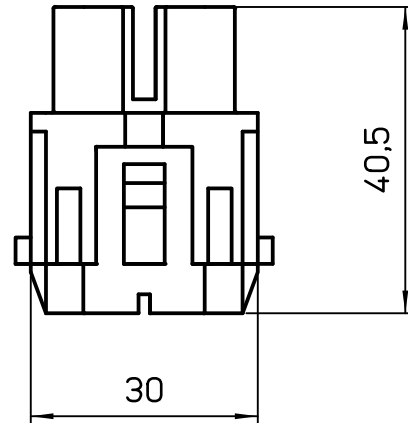

Diritti riservati All rights reserved

Date	29/11/06	CX 02 4AF female modular , screw, 2P 40A 1000V	Scale
Sign.	T.Tedeschi		1:1
			