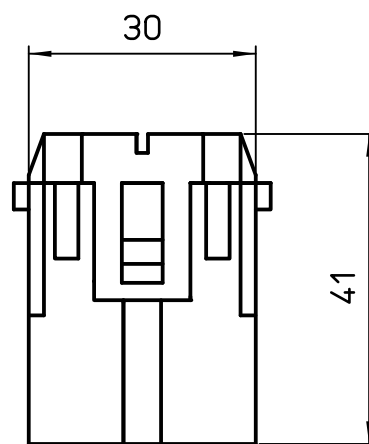

Diritti riservati All rights reserved

Date 29/11/06

CX 02 4AM

Scale

Sign. T.Tedeschi

male modular , screw, 2P 40A 1000V

1:1