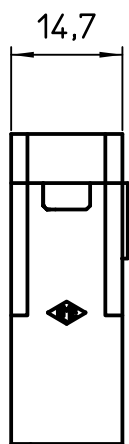

Diritti riservati All rights reserved

Date 29/11/06

CX 02 4AM

Scale

Sign. T.Tedeschi

male modular , screw, 2P 40A 1000V

1:1