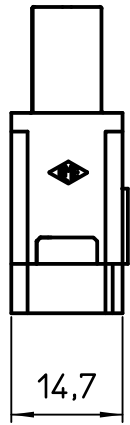

Diritti riservati All rights reserved

Date	29/11/06	CX 02 4BF female modular , screw, 2P 40A 1000V	Scale
Sign.	T.Tedeschi		1:1