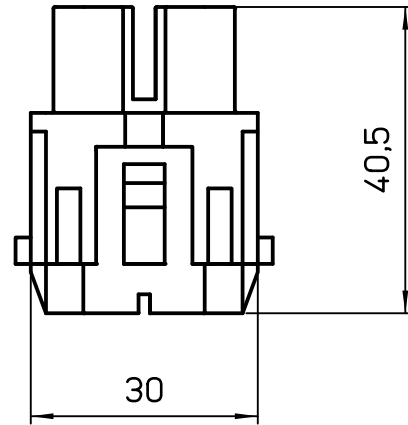

Diritti riservati All rights reserved

Date	29/11/06	CX 02 4BF female modular , screw, 2P 40A 1000V	Scale
Sign.	T.Tedeschi		1:1