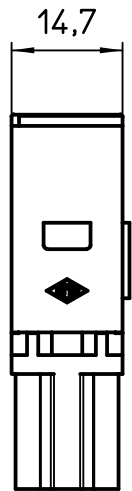

Diritti riservati All rights reserved

Date	14/09/10	CX 02 7M male modular, crimp, 2P 70A 1000V	Scale
Sign.	Radice		1:1