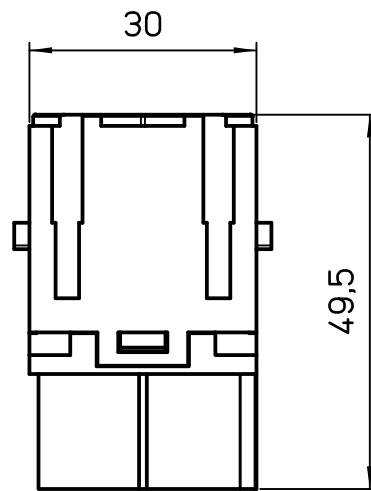

Diritti riservati All rights reserved

Date	14/09/10	CX 02 7M male modular, crimp, 2P 70A 1000V	Scale
Sign.	Radice		1:1