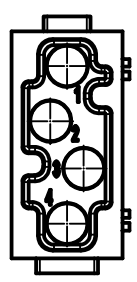

Diritti riservati All rights reserved

Date 05/05/08  
Sign. T.Tedeschi

CX 04 LF  
female modular 4P POF-COAX

Scale  
1:1