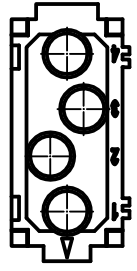

Diritti riservati All rights reserved

Date 05/05/08  
Sign. T.Tedeschi

CX 04 LF  
female modular 4P POF-COAX

Scale  
1:1