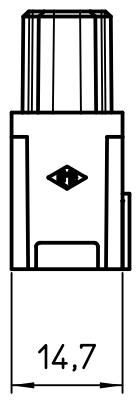

Diritti riservati All rights reserved

Date 05/05/08  
Sign. T.Tedeschi

CX 04 LF  
female modular 4P POF-COAX

Scale  
1:1