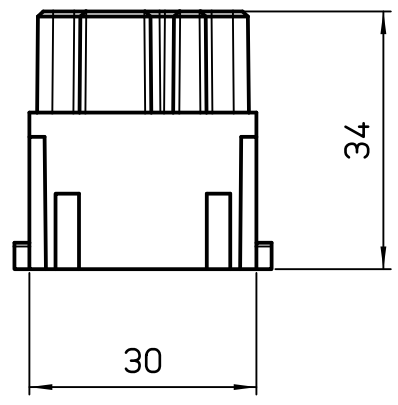

Diritti riservati All rights reserved

Date 05/05/08  
Sign. T.Tedeschi

CX 04 LF  
female modular 4P POF-COAX

Scale  
1:1