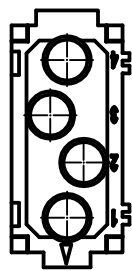

Diritti riservati All rights reserved

Date	05/05/08	CX 04 LM male modular 4P POF-COAX	Scale
Sign.	T.Tedeschi		1:1