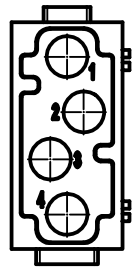

Diritti riservati All rights reserved

Date	05/05/08	CX 04 LM male modular 4P POF-COAX	Scale
Sign.	T.Tedeschi		1:1