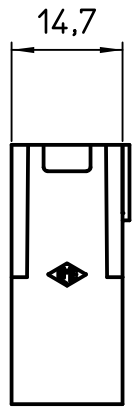

Diritti riservati All rights reserved

Date	05/05/08	CX 04 LM male modular 4P POF-COAX	Scale
Sign.	T.Tedeschi		1:1