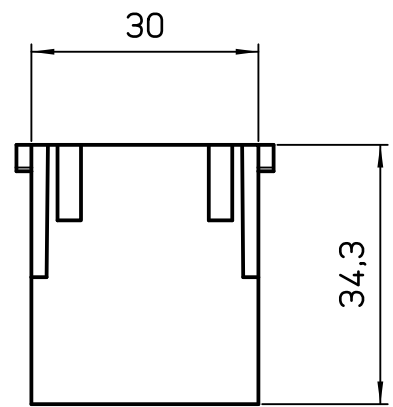

Diritti riservati All rights reserved

Date	05/05/08	CX 04 LM male modular 4P POF-COAX	Scale
Sign.	T.Tedeschi		1:1