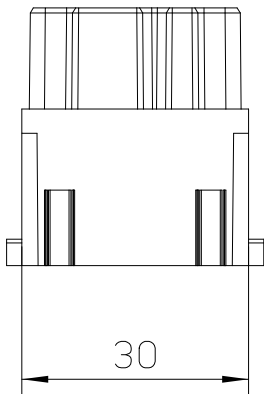

Diritti riservati All rights reserved

dimensions in mm <b>Date</b> 14/11/16 <b>Sign.</b> C. Mainini		<b>CX 04 RF</b> <b>Female modular 4P COAX for CX..RF contacts</b>	<b>Scale</b> <b>1:1</b>