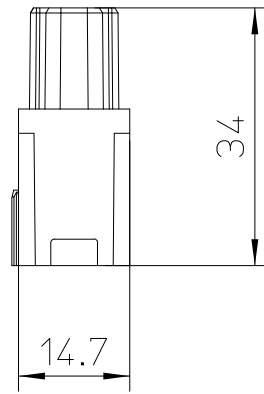

Diritti riservati All rights reserved

dimensions in mm <b>Date</b> 14/11/16 <b>Sign.</b> C. Mainini		<b>CX 04 RF</b> <b>Female modular 4P COAX for CX..RF contacts</b>	<b>Scale</b> <b>1:1</b>