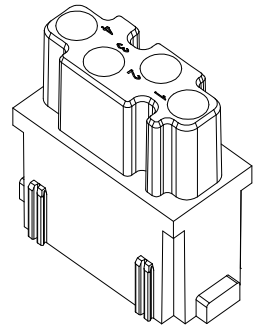

Diritti riservati All rights reserved

dimensions in mm <b>Date</b> 14/11/16 <b>Sign.</b> C. Mainini		<b>CX 04 RF</b> <b>Female modular 4P COAX for CX..RF contacts</b>	<b>Scale</b> <b>1:1</b>