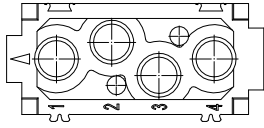

Diritti riservati All rights reserved

dimensions in mm <b>Date</b> 14/11/16 <b>Sign.</b> C. Mainini		<b>CX 04 RF</b> <b>Female modular 4P COAX for CX..RF contacts</b>	<b>Scale</b> <b>1:1</b>