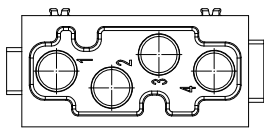

Diritti riservati All rights reserved

dimensions in mm <b>Date</b> 14/11/16 <b>Sign.</b> C. Mainini		<b>CX 04 RF</b> <b>Female modular 4P COAX for CX..RF contacts</b>	<b>Scale</b> <b>1:1</b>