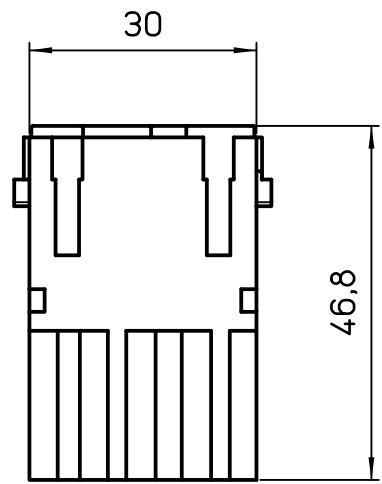

Diritti riservati All rights reserved

Date 12/02/10  
Sign. T.Tedeschi

CX 04 XM  
male modular, crimp, 4P 40A 830V

Scale  
1:1