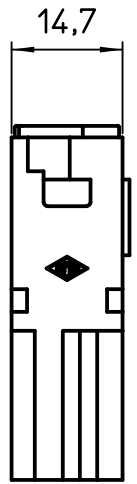

Diritti riservati All rights reserved

Date 12/02/10  
Sign. T.Tedeschi

CX 04 XM  
male modular, crimp, 4P 40A 830V

Scale  
1:1