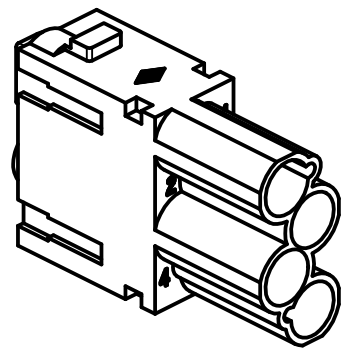

Diritti riservati All rights reserved

Date 12/02/10  
Sign. T.Tedeschi

CX 04 XM  
male modular, crimp, 4P 40A 830V

Scale  
1:1