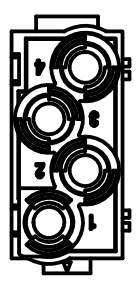

Diritti riservati All rights reserved

Date 12/02/10  
Sign. T.Tedeschi

CX 04 XM  
male modular, crimp, 4P 40A 830V

Scale  
1:1