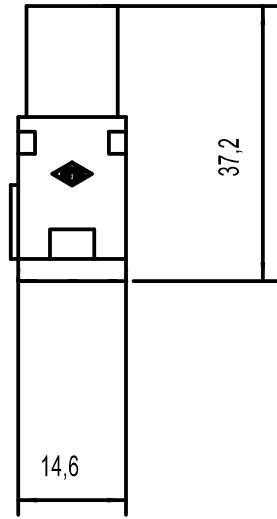

Diritti riservati All rights reserved

Date	29.11.2006	CX 05 SF	Scale	
Sign.		female modular, spring, 05P 16A 400V	1:1	