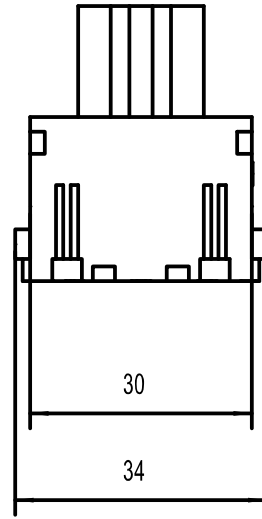

Diritti riservati All rights reserved

Date	29.11.2006	CX 05 SF	Scale	
Sign.		female modular, spring, 05P 16A 400V	1:1	