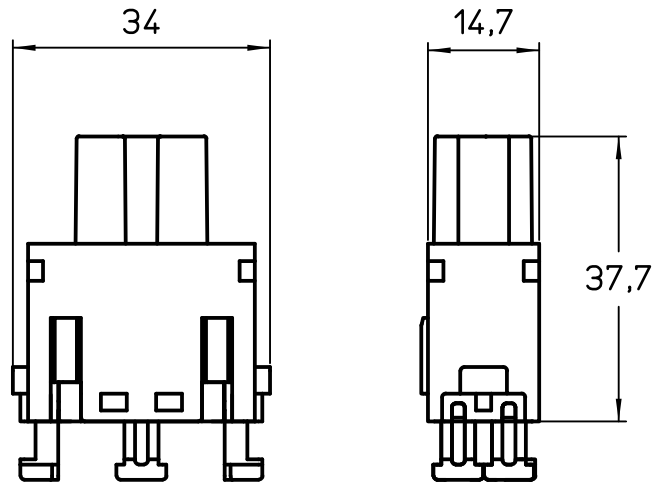

Diritti riservati All rights reserved

Date 11/06/19	CX 05 SHF Modular unit, SQUICH female insert, 5 poles, silver contacts	Scale	
Sign. B. Pitasi		1:1	