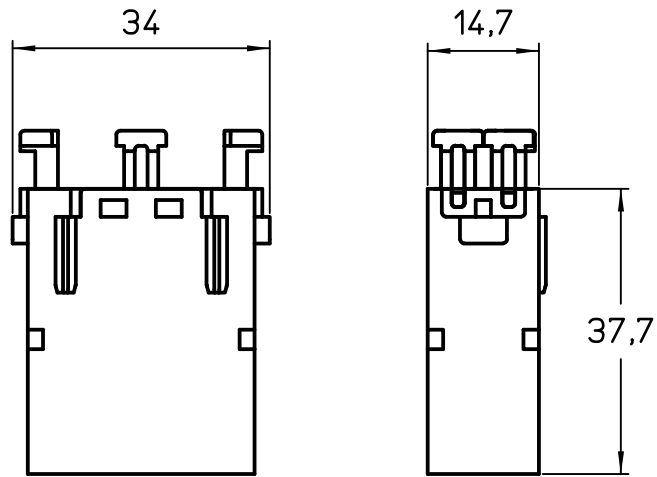

Diritti riservati All rights reserved

Date 11/06/19	CX 05 SHM	Scale	
Sign. B. Pitasi	Modular unit, SQUICH male insert, 5 poles, silver contacts	1:1	