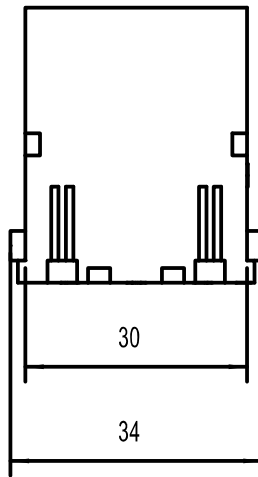

Diritti riservati All rights reserved

Date	29.11.2006	CX 05 SM	Scale	
Sign.		male modular, spring, 05P 16A 400V	1:1	