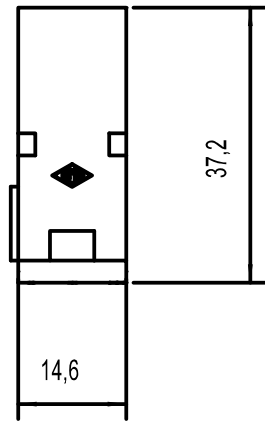

Diritti riservati All rights reserved

Date	29.11.2006	CX 05 SM	Scale	
Sign.		male modular, spring, 05P 16A 400V	1:1	