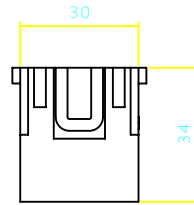

Diritti riservati All rights reserved

Date	29/11/05	CX 06 CM	Scale
Sign.	T. Tedeschi	male modular, crimp, 6P 16A 50C	