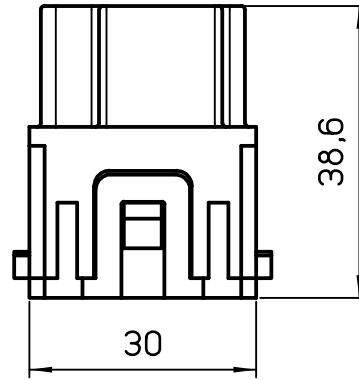

A

A

B

B

Diritti riservati All rights reserved

C

C

	Dimensions in mm
Original Size A4	
Date 07/02/22	
Sign. G. Renna	

Simplified representation with dimensions without tolerance

CX 06 CYF
 Modular unit, AXYS® female insert, 6P, silver plated contacts

Scale
 1:1