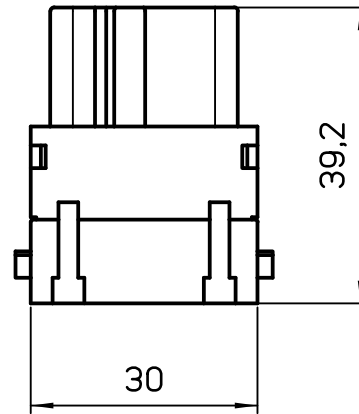

A

A

B

B

Diritti riservati All rights reserved

C

C

	Dimensions in mm
Original Size A4	
Date 07/02/22	
Sign. G. Renna	

Simplified representation with dimensions without tolerance

CX 08 CYF
 Modular unit, AXYR® female insert, 8P, silver plated contacts

Scale
 1:1