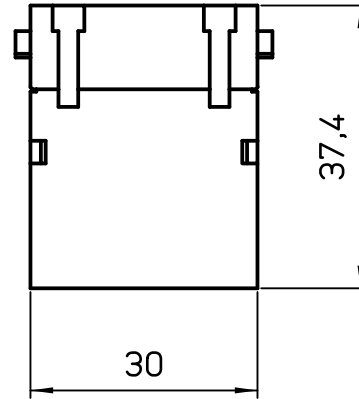

A

A

B

14,7

30

37,4

B

Diritti riservati All rights reserved

C

C

Dimensions in mm

Simplified representation with dimensions without tolerance

Original Size A4

Date 07/02/22

Sign. G. Renna

CX 08 CYM

Modular unit, AXYS® male insert, 8P, silver plated contacts

Scale

1:1