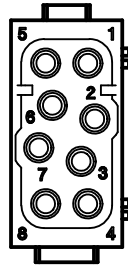

A

A

B

14,7

30

37,4

B

Diritti riservati All rights reserved

C

C

Dimensions in mm

Simplified representation with dimensions without tolerance

Original Size A4

Date 07/02/22

Sign. G. Renna

CX 08 CYM

Modular unit, AXYS® male insert, 8P, silver plated contacts

Scale

1:1