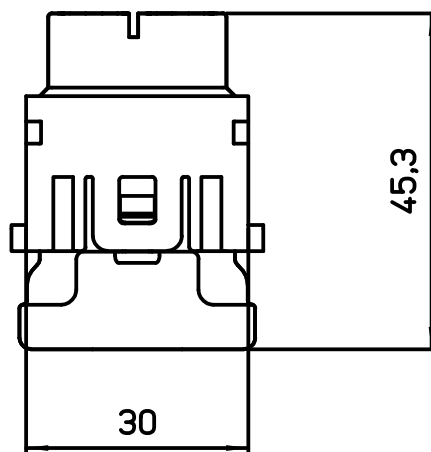

1

2

A

A

B

B

14,7

30

45,3

C

C

Diritti riservati

Diritti riservati

REV	DATA	FIRMA	

<b>Dimensions in mm</b>	
Original Size	A4
Date	26/09/19
Sign.	Pitasi B.

Simplified representation with dimensions without tolerance

**CX 08 D5F**  
 Female modular, ETHERNET cat. 5e, 1 cable entry

Scale  
 1:1

1

2