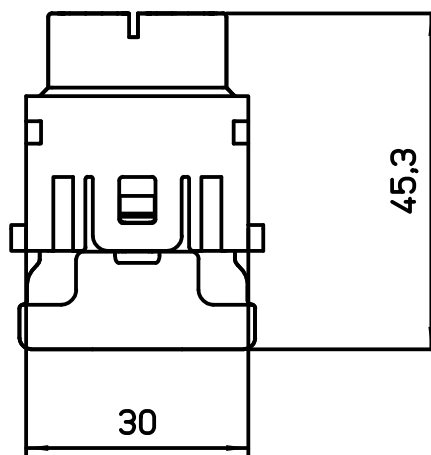

14,7

30

45,3

C

C

REV	DATA	FIRMA	

Dimensions in mm	
Original Size	A4
Date	26/09/19
Sign.	Pitasi B.

Simplified representation with dimensions without tolerance		Scale 1:1	
CX 08 D5F2 Female modular, ETHERNET cat. 5e, 2 cable entry			