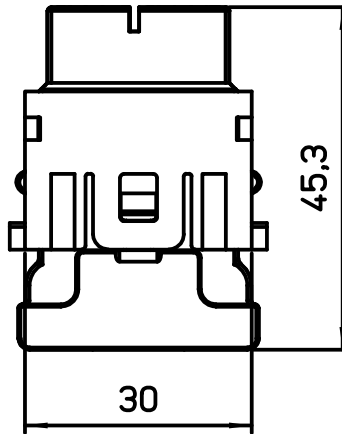

A

B

C

Diritti riservati All rights reserved

REV.	DATE	SIGNATURE

Dimensions in mm	Simplified representation with dimensions without tolerance	
	Original Size A4	CX 08 D5GF
	Date 01/10/20	Female modular, ETHERNET cat. 5e, 1 cable entry - SHIELD TO FRAME
	Scale 1:1	
Sign. S. Diasparra		