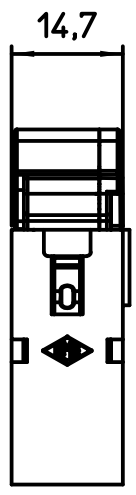

1

2

A

A

B

B

C

C

Diritti riservati All rights reserved

REV.	DATE	SIGNATURE

 Dimensions in mm	Simplified representation with dimensions without tolerance	
	Original Size A4	CX 08 D5GM2
	Date 01/10/20	Male modular, ETHERNET cat. 5e, 2 cable entries - SHIELD TO FRAME
Sign. S. Diasparra		Scale 1:1 