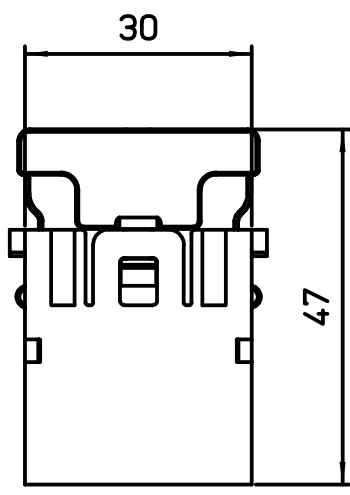

1

2

A

A

B

B

C

C

Diritti riservati All rights reserved

REV.	DATE	SIGNATURE

 Dimensions in mm	Simplified representation with dimensions without tolerance	
	Original Size A4	CX 08 D5GM2
	Date 01/10/20	Male modular, ETHERNET cat. 5e, 2 cable entries - SHIELD TO FRAME
Sign. S. Diasparra		Scale 1:1 