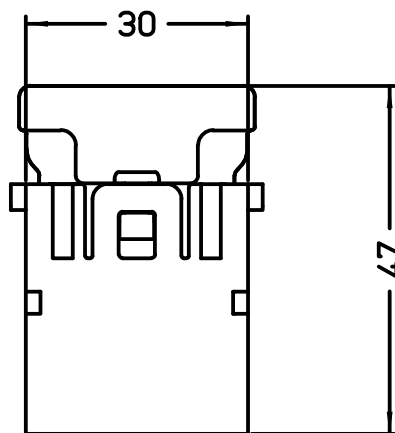

1

2

A

A

B

B

C

C

All rights reserved

Diritti riservati

REV	DATA	FIRMA	

Dimensions in mm	Simplified representation with dimensions without tolerance			
	Original Size A4	CX 08 D5M2		Scale 1:1
	Date 26/09/19	Male modular, ETHERNET cat. 5e, 2 cable entry		
Sign. Pitasi B.				