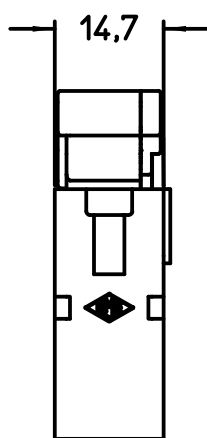

1

2

A

A

B

B

C

C

All rights reserved

Diritti riservati

REV	DATA	FIRMA	

Dimensions in mm	Simplified representation with dimensions without tolerance			
	Original Size A4	CX 08 D5M2		Scale 1:1
	Date 26/09/19	Male modular, ETHERNET cat. 5e, 2 cable entry		
Sign. Pitasi B.				