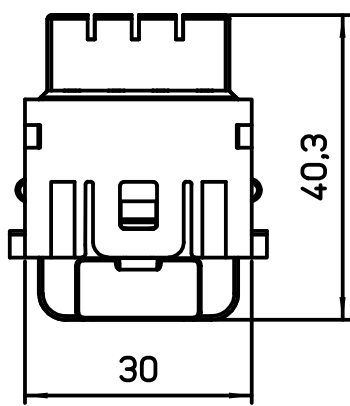

A

B

C

Diritti riservati All rights reserved

REV.	DATE	SIGNATURE

Dimensions in mm	Simplified representation with dimensions without tolerance			
	Original Size A4	CX 08 I6GF		Scale 1:1
	Date 01/10/20	Female modular, ETHERNET cat. 6A - SHIELD TO FRAME		
	Sign. S. Diasparra			