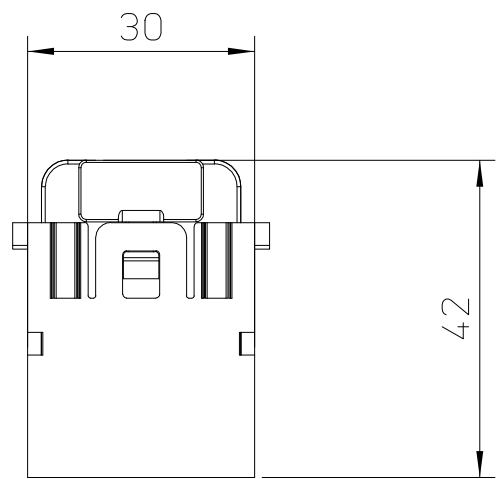

Diritti riservati All rights reserved

dimensions in mm	
Date	16/11/16
Sign.	C. Mainini

CX 08 I6M
male modular, high speed ethernet cat. 6A

Scale
1:1