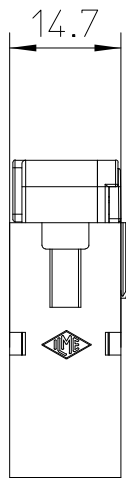

Diritti riservati All rights reserved

dimensions in mm	
Date	16/11/16
Sign.	C. Mainini

CX 08 I6M
male modular, high speed ethernet cat. 6A

Scale
1:1