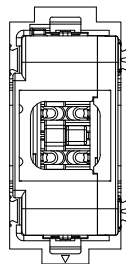

Diritti riservati All rights reserved

dimensions in mm	
Date	16/11/16
Sign.	C. Mainini

CX 08 I6M
male modular, high speed ethernet cat. 6A

Scale
1:1