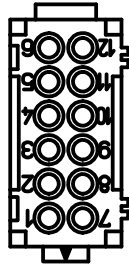

Diritti riservati All rights reserved

dimensions in mm
Date 25/09/17
Sign. D. Bonino

CX 12 DF
Female modular, crimp, 12P 10A 250V

Scale 1:1