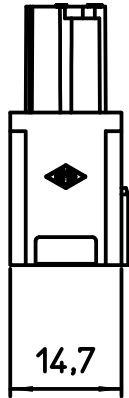

Diritti riservati All rights reserved

dimensions in mm
Date 25/09/17
Sign. D. Bonino

CX 12 DF
Female modular, crimp, 12P 10A 250V

Scale 1:1