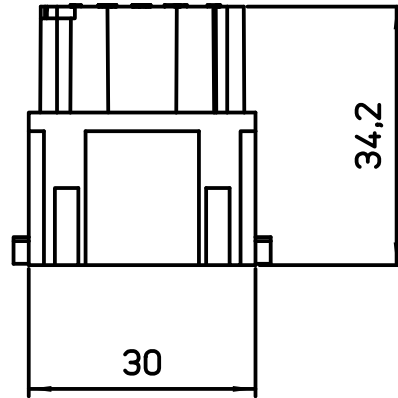

Diritti riservati All rights reserved

dimensions in mm
Date 25/09/17
Sign. D. Bonino

CX 12 DF
Female modular, crimp, 12P 10A 250V

Scale 1:1