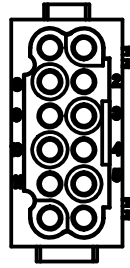

Diritti riservati All rights reserved

dimensions in mm
Date 25/09/17
Sign. D. Bonino

CX 12 DM
Male modular, crimp, 12P 10A 250V

Scale
1:1