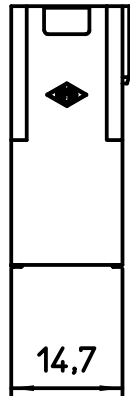

Diritti riservati All rights reserved

dimensions in mm
Date 25/09/17
Sign. D. Bonino

CX 12 DM
Male modular, crimp, 12P 10A 250V

Scale
1:1