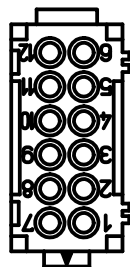

Diritti riservati All rights reserved

dimensions in mm
Date 25/09/17
Sign. D. Bonino

CX 12 DM
Male modular, crimp, 12P 10A 250V

Scale
1:1