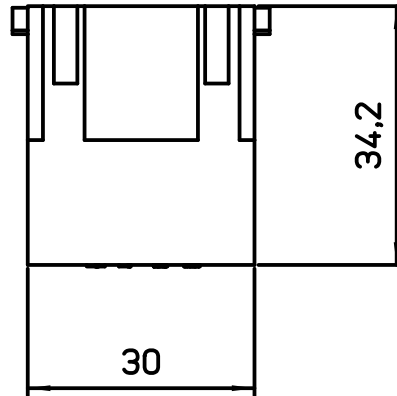

Diritti riservati All rights reserved

dimensions in mm
Date 25/09/17
Sign. D. Bonino

CX 12 DM
Male modular, crimp, 12P 10A 250V

Scale
1:1