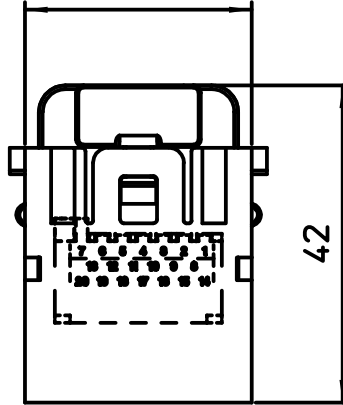

30

42

C

C

REV.	DATE	SIGNATURE	
 Dimensions in mm		Simplified representation with dimensions without tolerance	
Original Size A4		CX 20S IGM Male modular, 4A 32V 0,8kV 3 - SHIELD TO FRAME	Scale 1:1
Date 01/10/20			
Sign. S. Diasparra			
		1	2