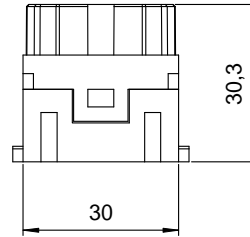

Diritti riservati | All rights reserved

Date 14/02/11
Sign. T.Tedeschi

CX 25 IF
female modular, crimp, 25P 4A 50V

Scale
1:1