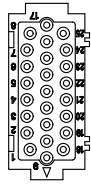

Diritti riservati | All rights reserved

Date 14/02/11
Sign. T.Tedeschi

CX 25 IF
female modular, crimp, 25P 4A 50V

Scale
1:1