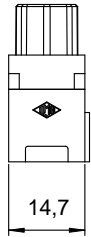

Diritti riservati | All rights reserved

Date 14/02/11
Sign. T.Tedeschi

CX 25 IF
female modular, crimp, 25P 4A 50V

Scale
1:1