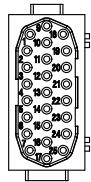

Diritti riservati | All rights reserved

Date 14/02/11
Sign. T.Tedeschi

CX 25 IF
female modular, crimp, 25P 4A 50V

Scale
1:1