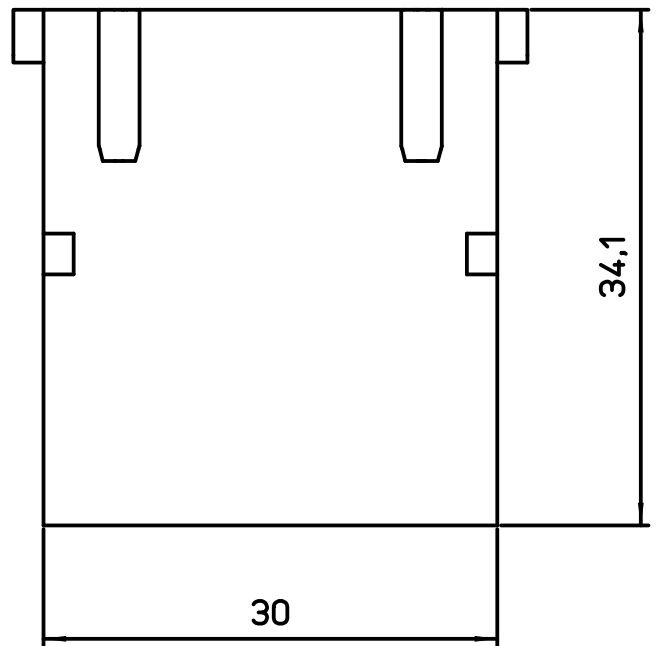

Diritti riservati All rights reserved

dimensions in mm	
Date	22/10/18
Sign.	D. Bonino

CX 42 DM  
Male modular, crimp, 42P 10A 150V

Scale  
2:1