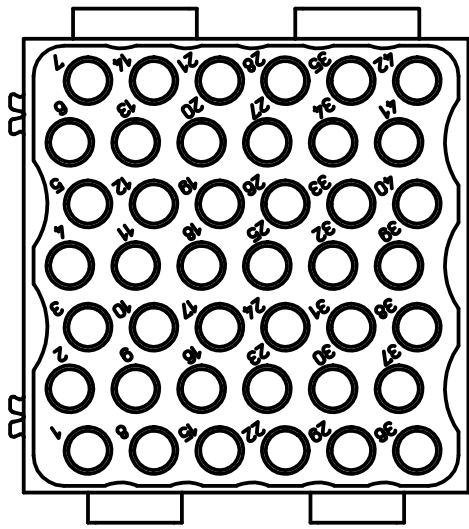

Diritti riservati All rights reserved

dimensions in mm	
Date	22/10/18
Sign.	D. Bonino

CX 42 DM  
Male modular, crimp, 42P 10A 150V

Scale  
2:1