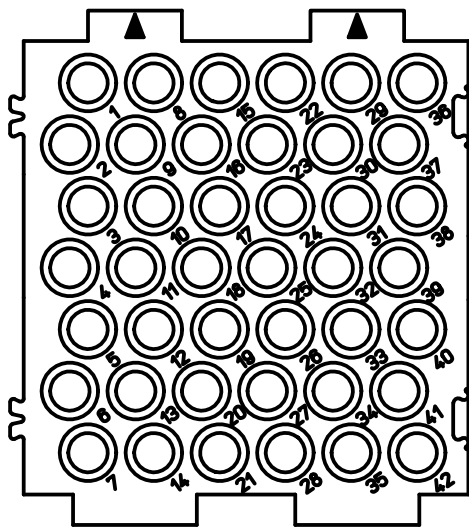

Diritti riservati All rights reserved

dimensions in mm	
Date	22/10/18
Sign.	D. Bonino

CX 42 DM  
Male modular, crimp, 42P 10A 150V

Scale  
2:1