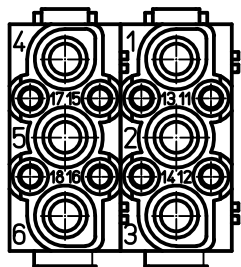

Diritti riservati All rights reserved

Date 01/07/15
Sign. M.Pezzimenti

CX 6/8 XDM
male modular, crimp, 6P 40A 830V + 8P 10A 830V

Scale
1:1