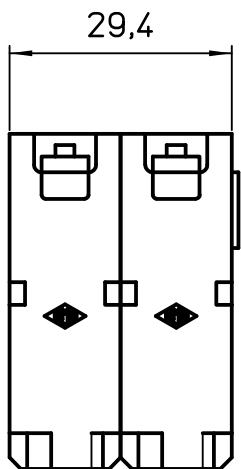

Diritti riservati All rights reserved

Date 01/07/15
Sign. M.Pezzimenti

CX 6/8 XDM
male modular, crimp, 6P 40A 830V + 8P 10A 830V

Scale
1:1