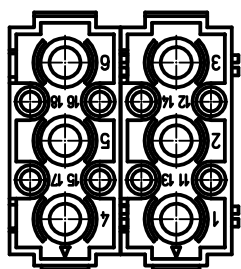

Diritti riservati All rights reserved

Date 01/07/15
Sign. M.Pezzimenti

CX 6/8 XDM
male modular, crimp, 6P 40A 830V + 8P 10A 830V

Scale
1:1