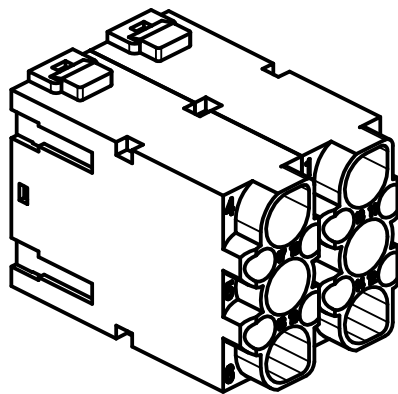

Diritti riservati All rights reserved

Date 01/07/15
Sign. M.Pezzimenti

CX 6/8 XDM
male modular, crimp, 6P 40A 830V + 8P 10A 830V

Scale
1:1