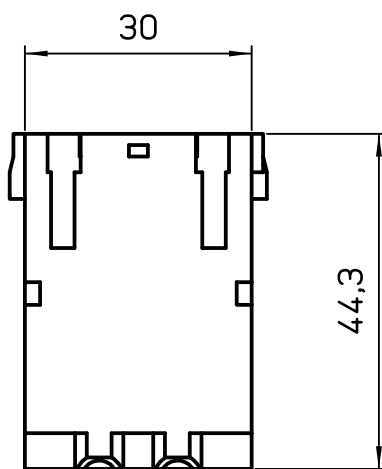

Diritti riservati All rights reserved

Date 01/07/15
Sign. M.Pezzimenti

CX 6/8 XDM
male modular, crimp, 6P 40A 830V + 8P 10A 830V

Scale
1:1