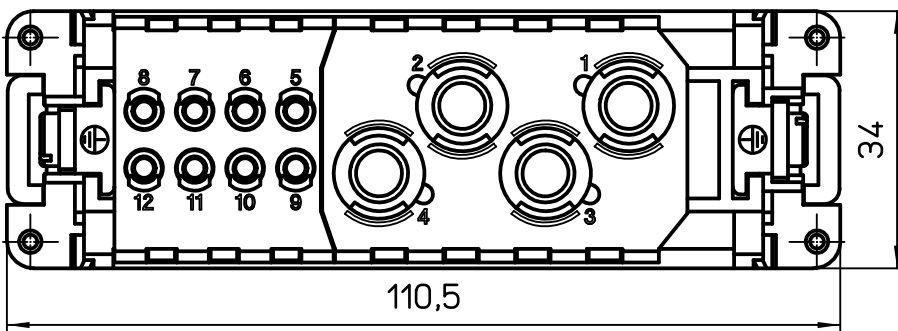

A

A

Diritti riservati All rights reserved

B

B

C

C

REV.	DATE	SIGNATURE

Simplified representation with dimensions without tolerance

Original Size A4
Date 01/07/21
Sign. S. Diasparra

CXCM 4/8
Male insert, crimp, 4P 80A 400V + 8P 16A 230/400V + PE

Scale
1:1