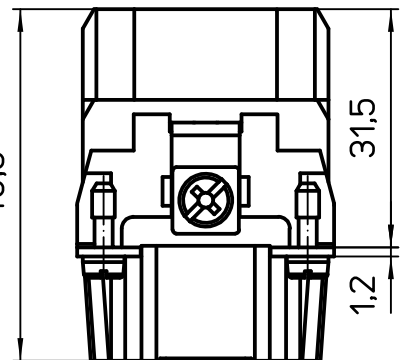

A

A

Diritti riservati All rights reserved

B

B

C

C

REV.	DATE	SIGNATURE

Simplified representation with dimensions without tolerance

Original Size A4
Date 01/07/21
Sign. S. Diasparra

CXCM 4/8
Male insert, crimp, 4P 80A 400V + 8P 16A 230/400V + PE

Scale
1:1