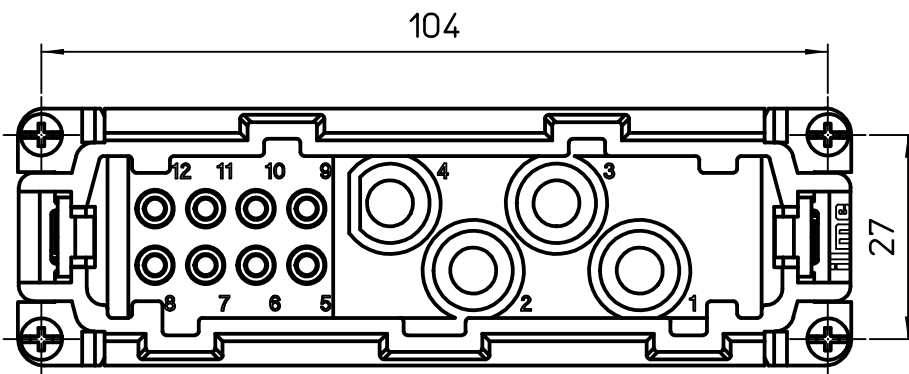

Diritti riservati All rights reserved

B

B