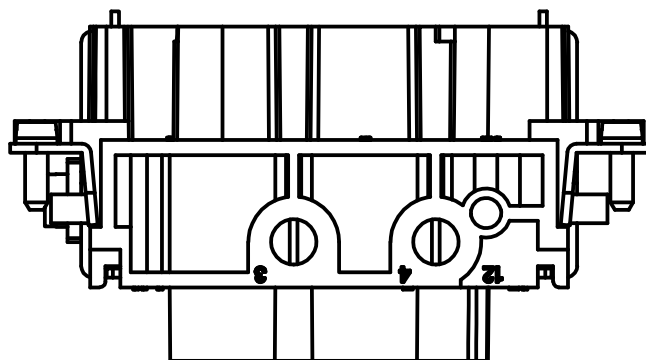

Diritti riservati All rights reserved

dimensions in mm
Date 25/09/17
Sign. D. Bonino

CXF 4/0 RY  
Female insert, screw 4P 80A 830V, 180°

Scale
1:1