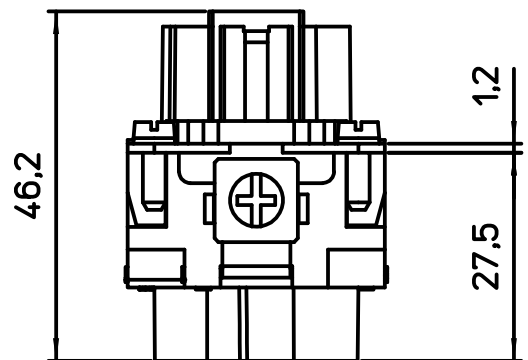

Diritti riservati All rights reserved

dimensions in mm
Date 25/09/17
Sign. D. Bonino

CXF 4/0 RY  
Female insert, screw 4P 80A 830V, 180°

Scale
1:1