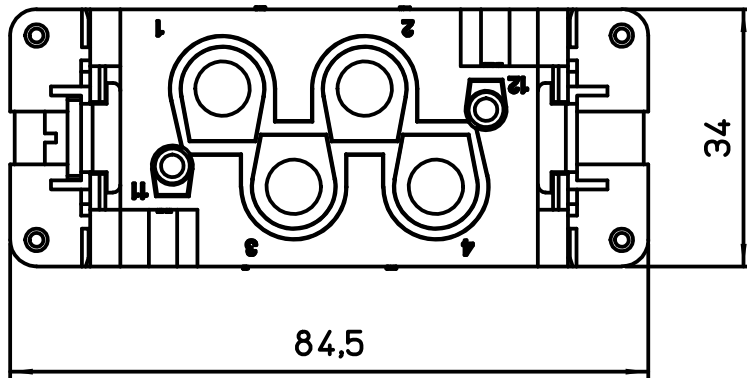

Diritti riservati All rights reserved

dimensions in mm
Date 25/09/17
Sign. D. Bonino

CXF 4/0 RY  
Female insert, screw 4P 80A 830V, 180°

Scale
1:1