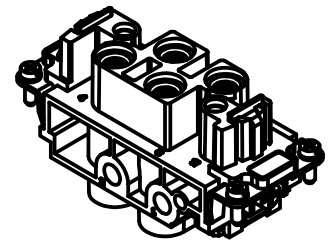

Diritti riservati All rights reserved

dimensions in mm
Date 25/09/17
Sign. D. Bonino

CXF 4/0 RY  
Female insert, screw 4P 80A 830V, 180°

Scale
1:1