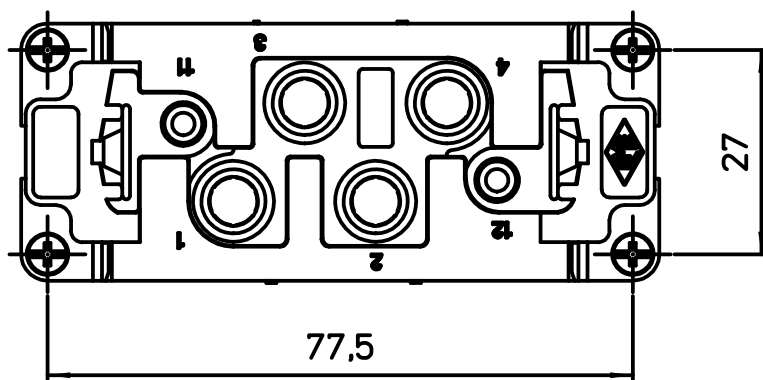

Diritti riservati All rights reserved

dimensions in mm
Date 25/09/17
Sign. D. Bonino

CXF 4/0 RY  
Female insert, screw 4P 80A 830V, 180°

Scale
1:1