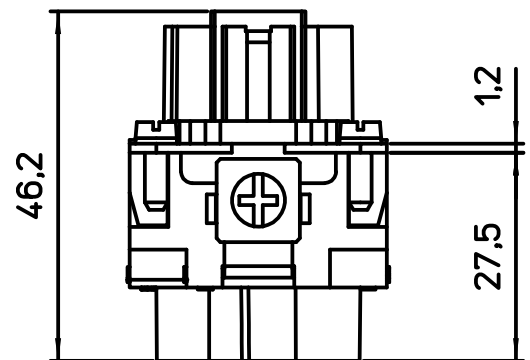

Diritti riservati All rights reserved

dimensions in mm
Date 25/09/17
Sign. D. Bonino

CXF 4/2 RY  
Female insert, screw 4P 80A + 2P 16A 830V, 180°

Scale  
1:1