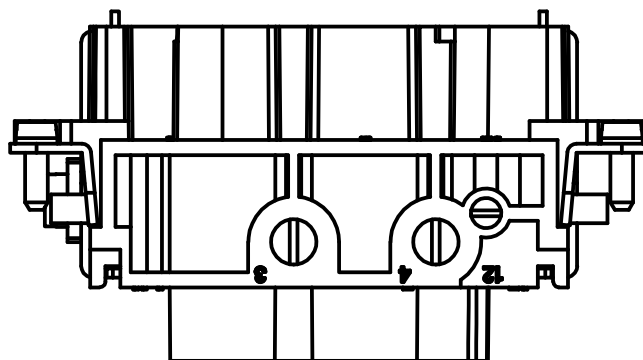

Diritti riservati All rights reserved

dimensions in mm
Date 25/09/17
Sign. D. Bonino

CXF 4/2 RY  
Female insert, screw 4P 80A + 2P 16A 830V, 180°

Scale  
1:1