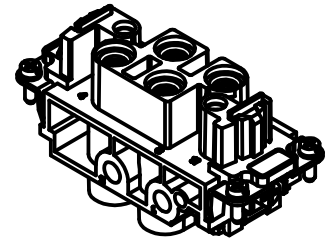

Diritti riservati All rights reserved

dimensions in mm
Date 25/09/17
Sign. D. Bonino

CXF 4/2 RY  
Female insert, screw 4P 80A + 2P 16A 830V, 180°

Scale  
1:1