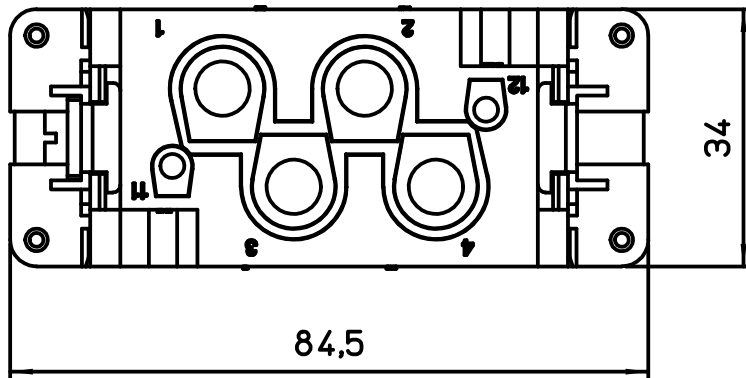

Diritti riservati All rights reserved

dimensions in mm
Date 25/09/17
Sign. D. Bonino

CXF 4/2 RY  
Female insert, screw 4P 80A + 2P 16A 830V, 180°

Scale  
1:1