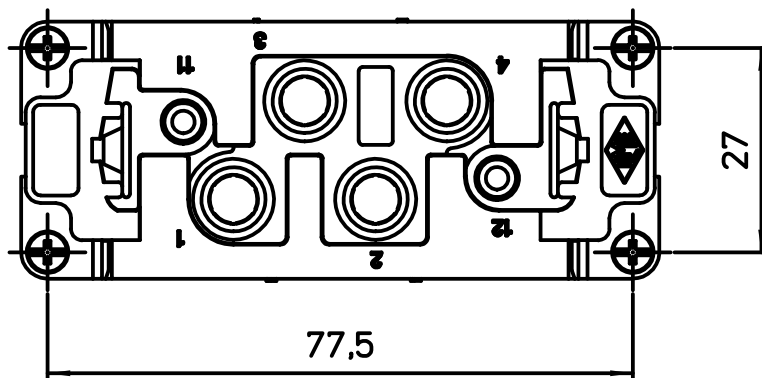

Diritti riservati All rights reserved

dimensions in mm
Date 25/09/17
Sign. D. Bonino

CXF 4/2 RY  
Female insert, screw 4P 80A + 2P 16A 830V, 180°

Scale  
1:1