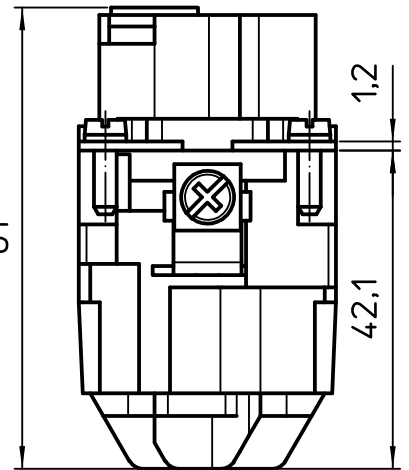

1,2

42,1

C

C

104

27

REV.	DATE	SIGNATURE

 Dimensions in mm

Simplified representation with dimensions without tolerance

Original Size A4

Date 14/07/21

Sign. S. Diasparra

CXF 8/0

Female insert, crimp, 8P 100A 690V + PE

Scale

1:1