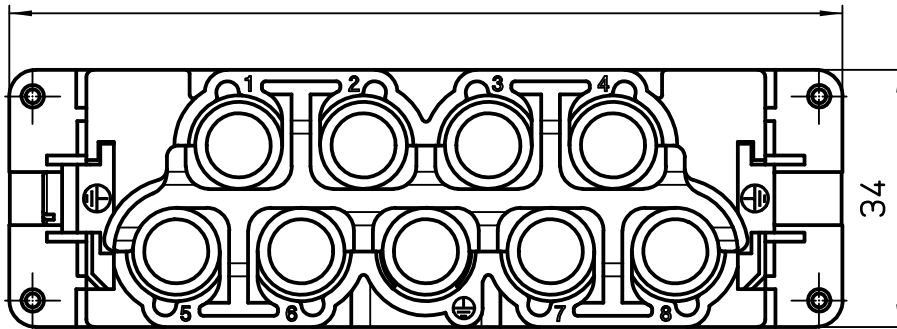

A

A

110,5

34

Diritti riservati All rights reserved

B

B