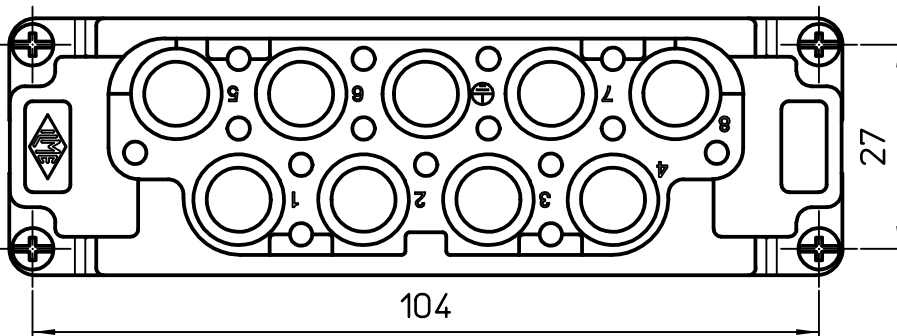

A

A

110,5

34

Diritti riservati All rights reserved

B

B

61

1,2

42,1

C

C

104

27

REV.	DATE	SIGNATURE

 Dimensions in mm

Simplified representation with dimensions without tolerance

Original Size A4

Date 14/07/21

Sign. S. Diasparra

CXF 8/0

Female insert, crimp, 8P 100A 690V + PE

Scale

1:1