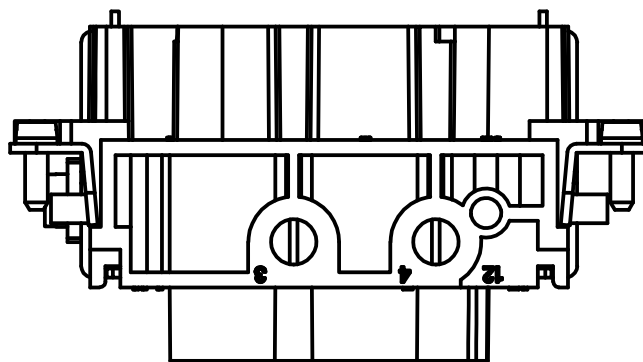

Diritti riservati All rights reserved

dimensions in mm
Date 25/09/17
Sign. D. Bonino

CXF 4/0
Female insert, screw 4P 80A 830V, 180°

Scale
1:1