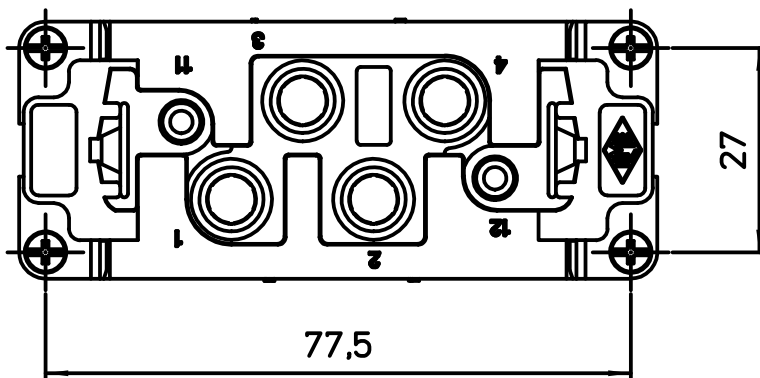

Diritti riservati All rights reserved

dimensions in mm
Date 25/09/17
Sign. D. Bonino

CXF 4/0
Female insert, screw 4P 80A 830V, 180°

Scale
1:1