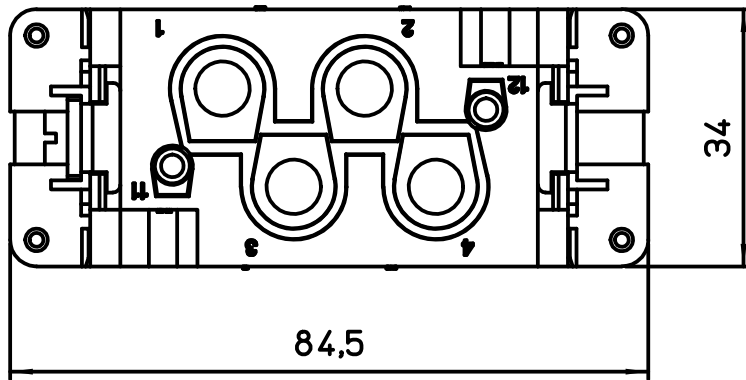

Diritti riservati All rights reserved

dimensions in mm
Date 25/09/17
Sign. D. Bonino

CXF 4/0
Female insert, screw 4P 80A 830V, 180°

Scale
1:1