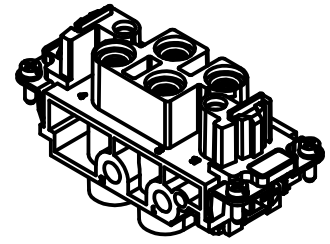

Diritti riservati All rights reserved

dimensions in mm
Date 25/09/17
Sign. D. Bonino

CXF 4/0
Female insert, screw 4P 80A 830V, 180°

Scale
1:1