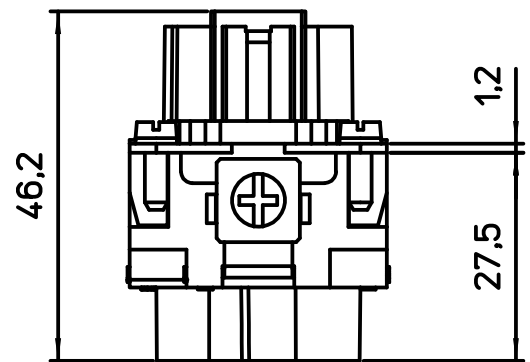

Diritti riservati All rights reserved

dimensions in mm
Date 25/09/17
Sign. D. Bonino

CXF 4/0
Female insert, screw 4P 80A 830V, 180°

Scale
1:1