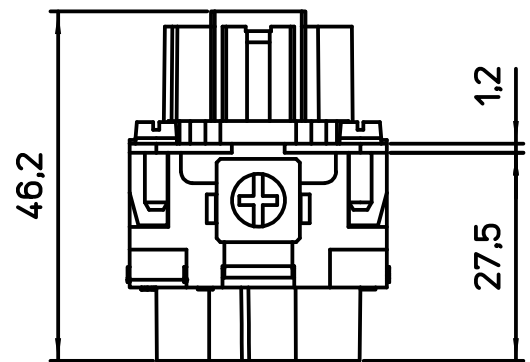

Diritti riservati All rights reserved

dimensions in mm
Date 25/09/17
Sign. D. Bonino

CXF 4/2

Female insert, screw 4P 80A + 2P 16A 830V, 180°

Scale  
1:1