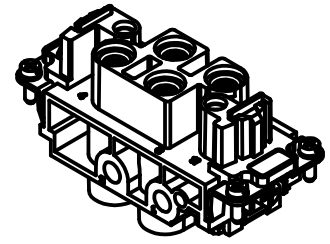

Diritti riservati All rights reserved

dimensions in mm
Date 25/09/17
Sign. D. Bonino

CXF 4/2

Female insert, screw 4P 80A + 2P 16A 830V, 180°

Scale  
1:1