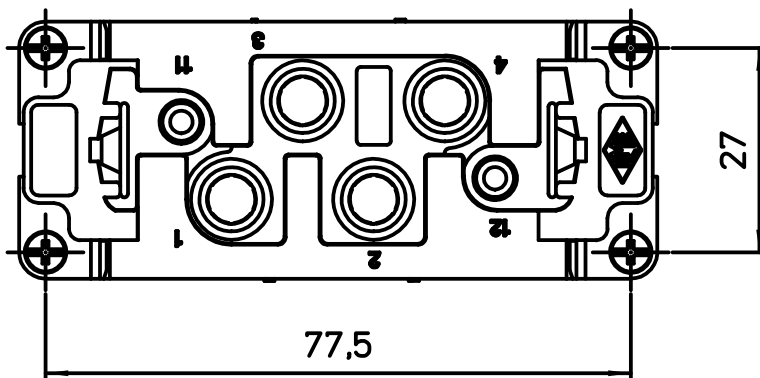

Diritti riservati All rights reserved

dimensions in mm
Date 25/09/17
Sign. D. Bonino

CXF 4/2

Female insert, screw 4P 80A + 2P 16A 830V, 180°

Scale  
1:1