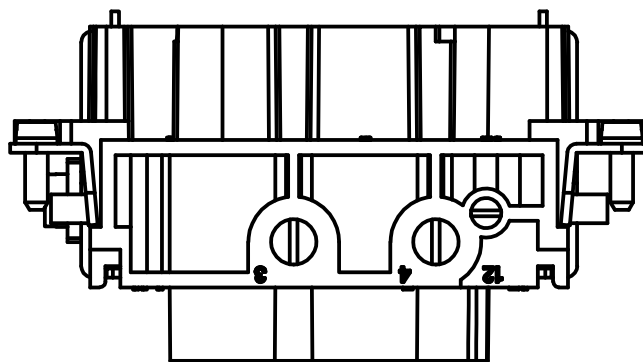

Diritti riservati All rights reserved

dimensions in mm
Date 25/09/17
Sign. D. Bonino

CXF 4/2

Female insert, screw 4P 80A + 2P 16A 830V, 180°

Scale  
1:1