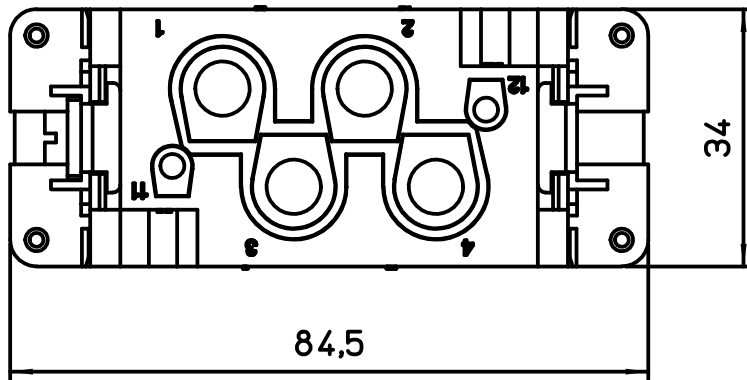

Diritti riservati All rights reserved

dimensions in mm
Date 25/09/17
Sign. D. Bonino

CXF 4/2

Female insert, screw 4P 80A + 2P 16A 830V, 180°

Scale  
1:1