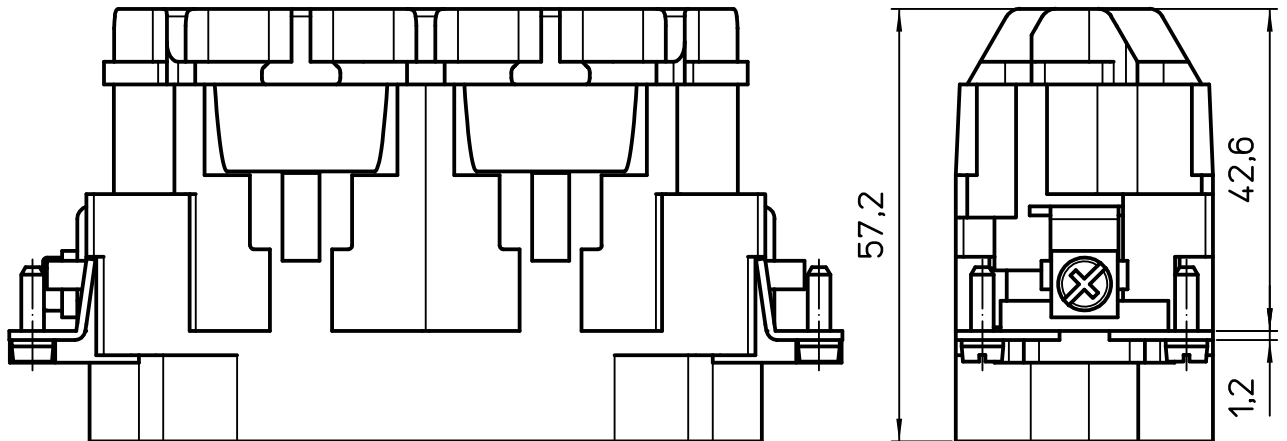

A

A

B

B

C

C

Diritti riservati All rights reserved

REV.	DATE	SIGNATURE		
Dimensions in mm		Simplified representation with dimensions without tolerance		
Original Size A4		CXM 8/0		Scale 1:1
Date 14/07/21		Male insert, crimp, 8P 100A 690V + PE		
Sign. S. Diasparra				