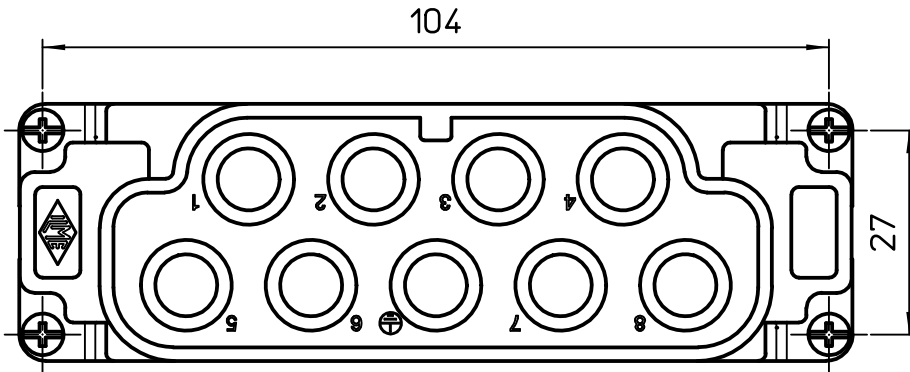

A

A

B

B

C

C

Diritti riservati All rights reserved

REV.	DATE	SIGNATURE		
Dimensions in mm		Simplified representation with dimensions without tolerance		
Original Size A4		CXM 8/0		Scale 1:1
Date 14/07/21		Male insert, crimp, 8P 100A 690V + PE		
Sign. S. Diasparra				