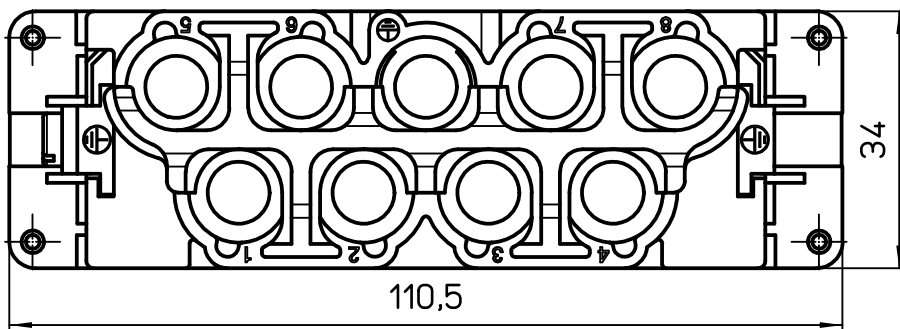

A

A

B

B

C

C

Diritti riservati All rights reserved

REV.	DATE	SIGNATURE		
Dimensions in mm		Simplified representation with dimensions without tolerance		
Original Size A4		CXM 8/0		Scale 1:1
Date 14/07/21		Male insert, crimp, 8P 100A 690V + PE		
Sign. S. Diasparra				