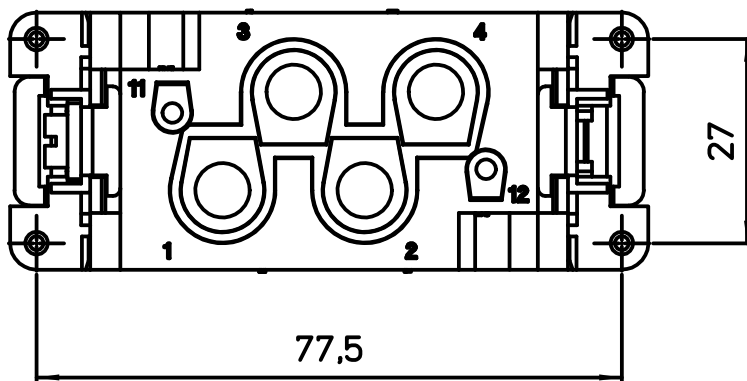

Diritti riservati All rights reserved

dimensions in mm
Date 25/09/17
Sign. D. Bonino

CXM 4/0  
Male insert, screw 4P 80A 830V, 180°

Scale
1:1