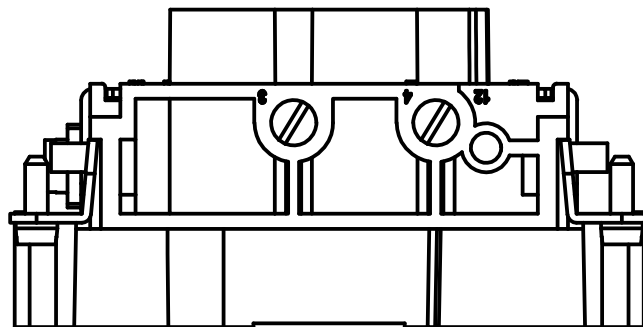

Diritti riservati All rights reserved

dimensions in mm
Date 25/09/17
Sign. D. Bonino

CXM 4/0  
Male insert, screw 4P 80A 830V, 180°

Scale
1:1