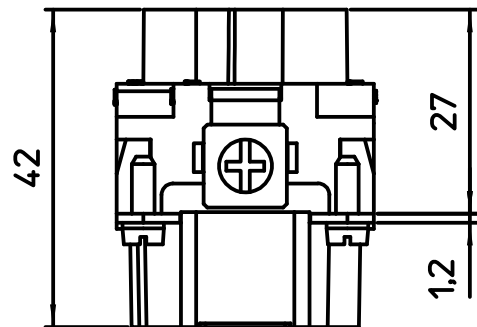

Diritti riservati All rights reserved

dimensions in mm
Date 25/09/17
Sign. D. Bonino

CXM 4/0  
Male insert, screw 4P 80A 830V, 180°

Scale
1:1