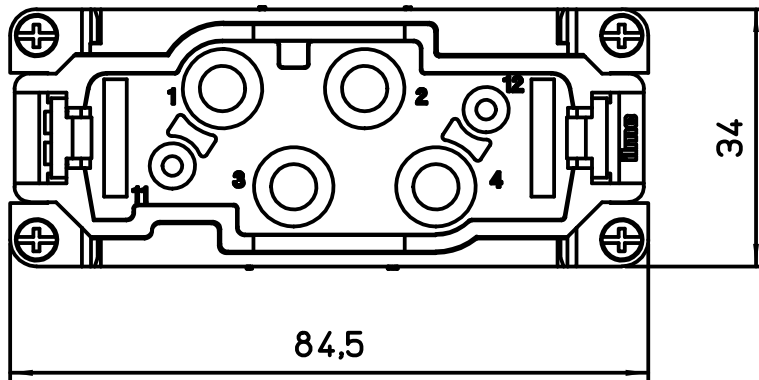

Diritti riservati All rights reserved

dimensions in mm
Date 25/09/17
Sign. D. Bonino

CXM 4/0  
Male insert, screw 4P 80A 830V, 180°

Scale
1:1