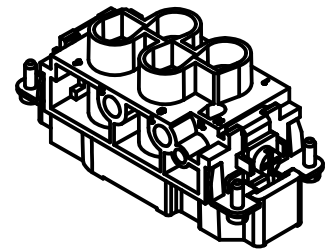

Diritti riservati All rights reserved

dimensions in mm
Date 25/09/17
Sign. D. Bonino

CXM 4/0  
Male insert, screw 4P 80A 830V, 180°

Scale
1:1