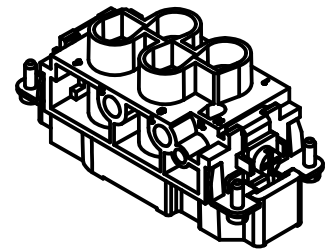

Diritti riservati All rights reserved

dimensions in mm
Date 25/09/17
Sign. D. Bonino

CXM 4/2

Male insert, screw 4P 80A + 2P 16A 830V, 180°

Scale
1:1