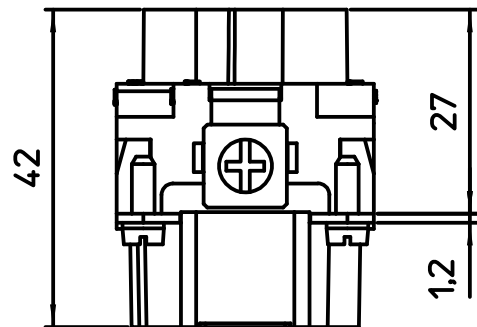

Diritti riservati All rights reserved

dimensions in mm
Date 25/09/17
Sign. D. Bonino

CXM 4/2

Male insert, screw 4P 80A + 2P 16A 830V, 180°

Scale
1:1