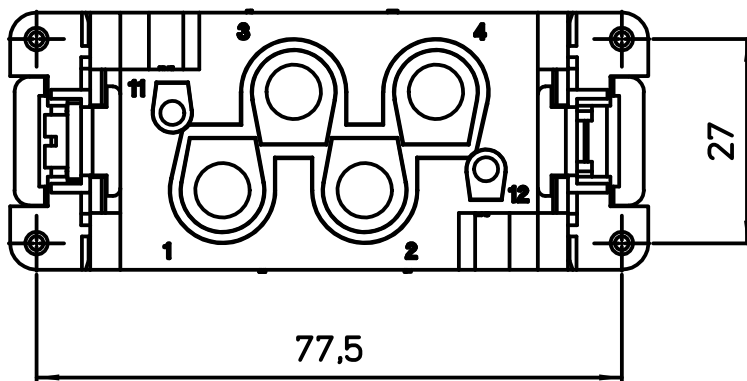

Diritti riservati All rights reserved

dimensions in mm
Date 25/09/17
Sign. D. Bonino

CXM 4/2

Male insert, screw 4P 80A + 2P 16A 830V, 180°

Scale
1:1