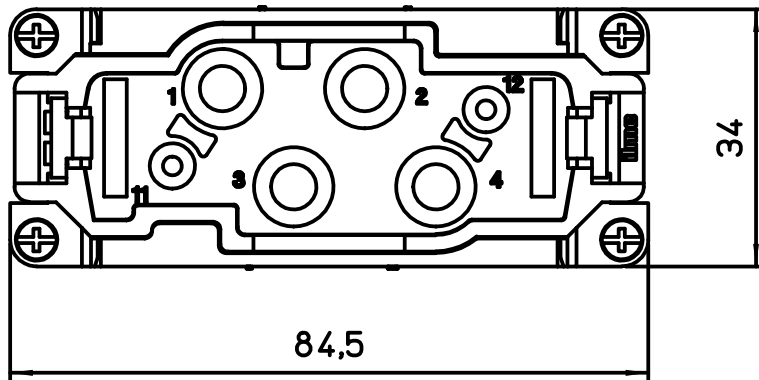

Diritti riservati All rights reserved

dimensions in mm
Date 25/09/17
Sign. D. Bonino

CXM 4/2

Male insert, screw 4P 80A + 2P 16A 830V, 180°

Scale
1:1