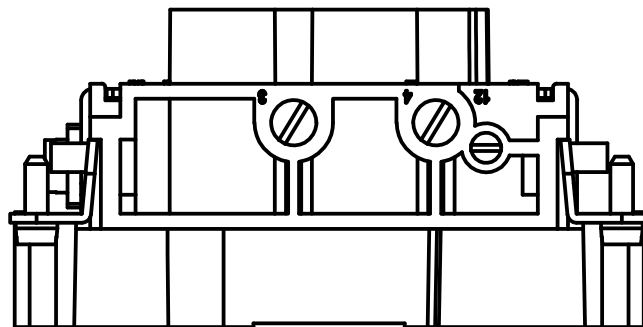

Diritti riservati All rights reserved

dimensions in mm
Date 25/09/17
Sign. D. Bonino

CXM 4/2

Male insert, screw 4P 80A + 2P 16A 830V, 180°

Scale
1:1