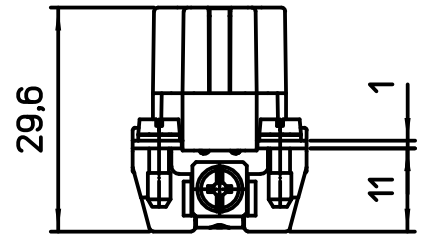

Diritti riservati All rights reserved

dimensions in mm	JDAF 16	Scale	
Date 14/10/14	Female insert, screw, 16P, 16A 250V - JEI	1:1	
Sign. M.Pezzimenti			