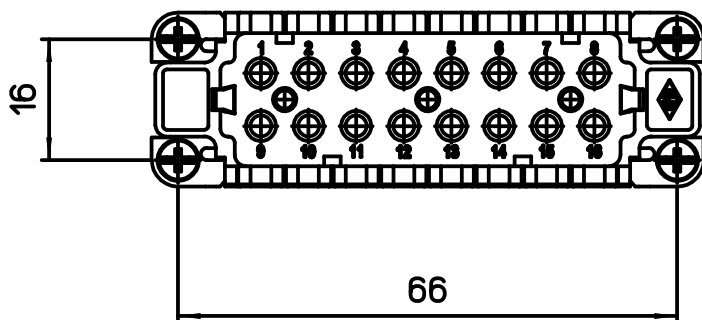

Diritti riservati All rights reserved

dimensions in mm	JDAF 16	Scale	
Date 14/10/14	Female insert, screw, 16P, 16A 250V - JEI	1:1	
Sign. M.Pezzimenti			