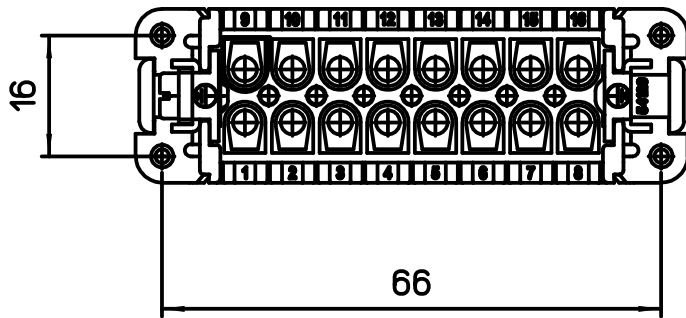

Diritti riservati All rights reserved

dimensions in mm	JDAF 16	Scale	
Date 14/10/14	Female insert, screw, 16P, 16A 250V - JEI	1:1	
Sign. M.Pezzimenti			