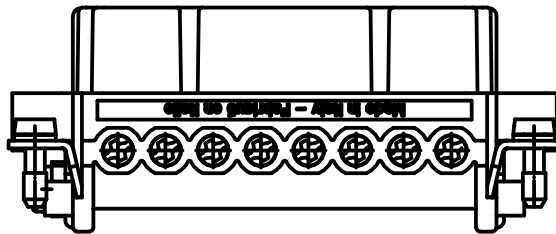

Diritti riservati All rights reserved

dimensions in mm	JDAF 16	Scale	
Date 14/10/14	Female insert, screw, 16P, 16A 250V - JEI	1:1	
Sign. M.Pezzimenti			